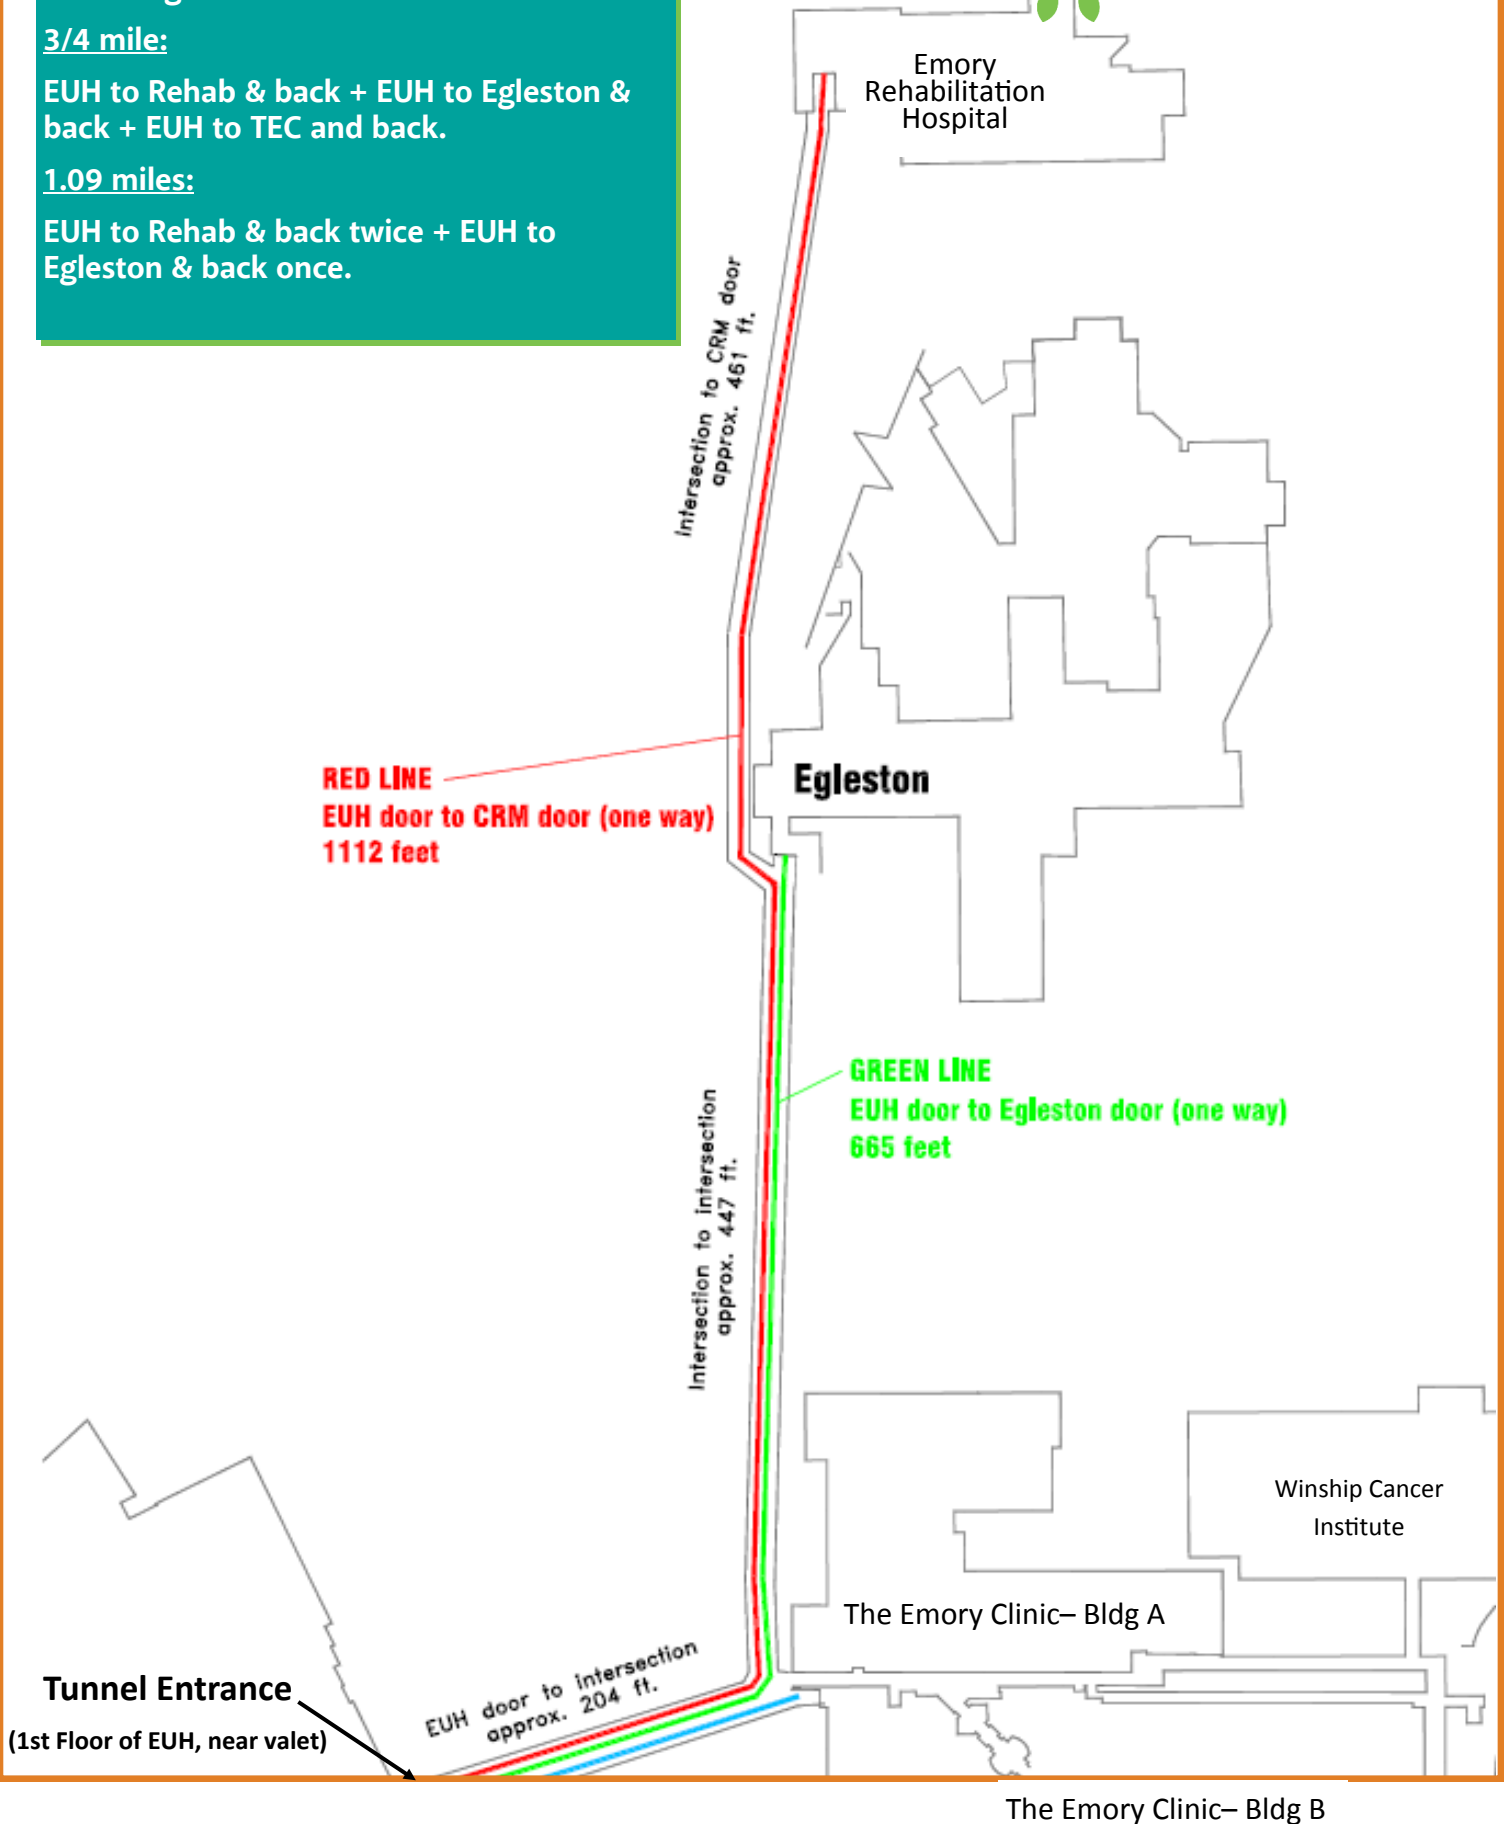

EUH Tunnel Mileage:

1/4 mile:

EUH to Egleston and back.

3/4 mile:

EUH to Rehab & back + EUH to Egleston & back + EUH to TEC and back.

1.09 miles:

EUH to Rehab & back twice + EUH to Egleston & back once.

RED LINE
EUH door to CRM door (one way)
1112 feet

GREEN LINE
EUH door to Egleston door (one way)
665 feet

Tunnel Entrance
(1st Floor of EUH, near valet)

EUH door to intersection
approx. 204 ft.

Intersection to CRM door
approx. 461 ft.

Intersection to intersection
approx. 447 ft.